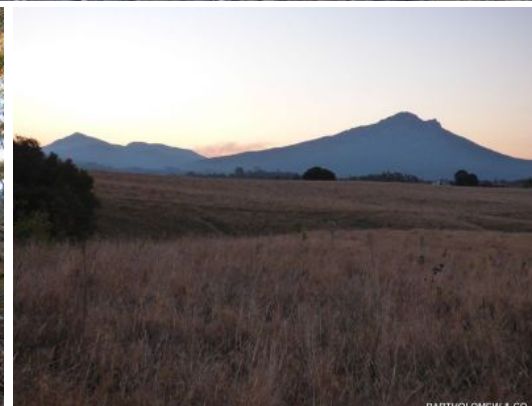

BARTHOLOMEW & CO

BARNEY VIEW, QLD

744621.581 m2

ONE OF A KIND

Located in the beautiful Mt Barney district is this picturesque 184 acres, with views through to Mt Barney and Mt Maroon this property boasts many features including a very unique timber cabin made from timber off the property, large carport, lovely rock formations, 2 dams, 2 titles, good road frontage with power handy and a lovely stand of timber with an abundance of wildlife and the sound of peace and quiet. The property is only minutes away from the world renown Mt Barney National Park and a short drive away from Mt Maroon National Park and Lake Maroon and Lake Moogerah. Whether you want a weekender, or a property to build your dream home on, start a camping ground or run some cattle, this block has many options. An inspection will be sure to impress, priced at $449,000.

Price: $449,000.00

Property Type: Rural

Tony Moller

0421215463