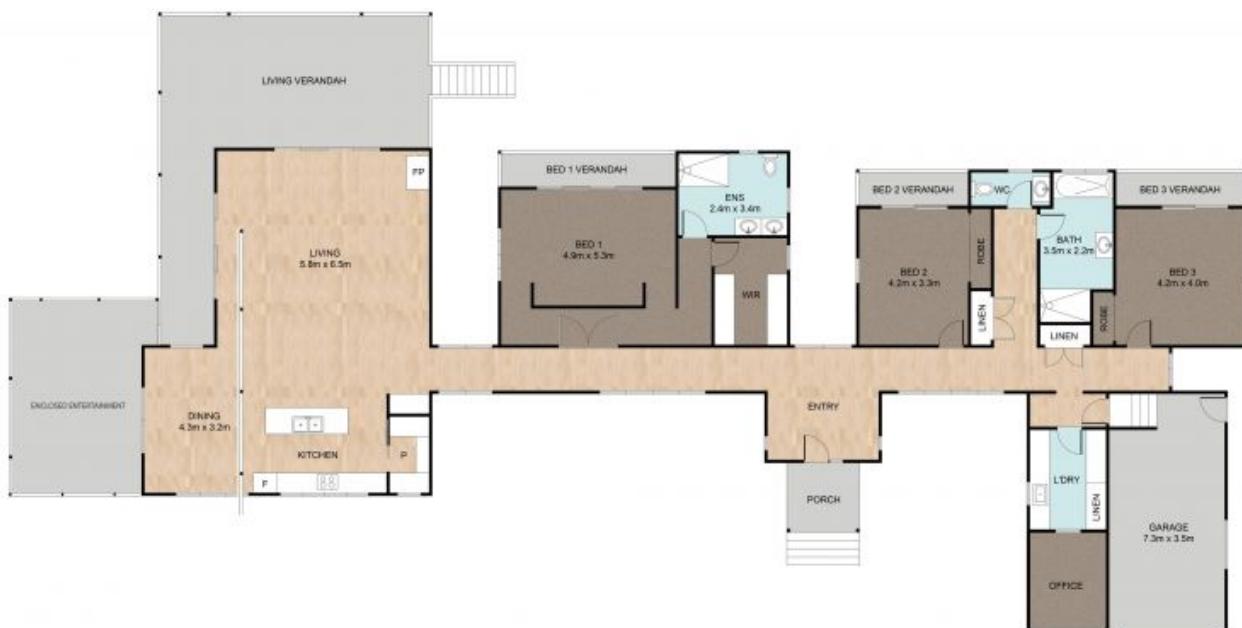

24 Crepin Rd, Frenches Creek

3 | 2 | 4 | 258m²